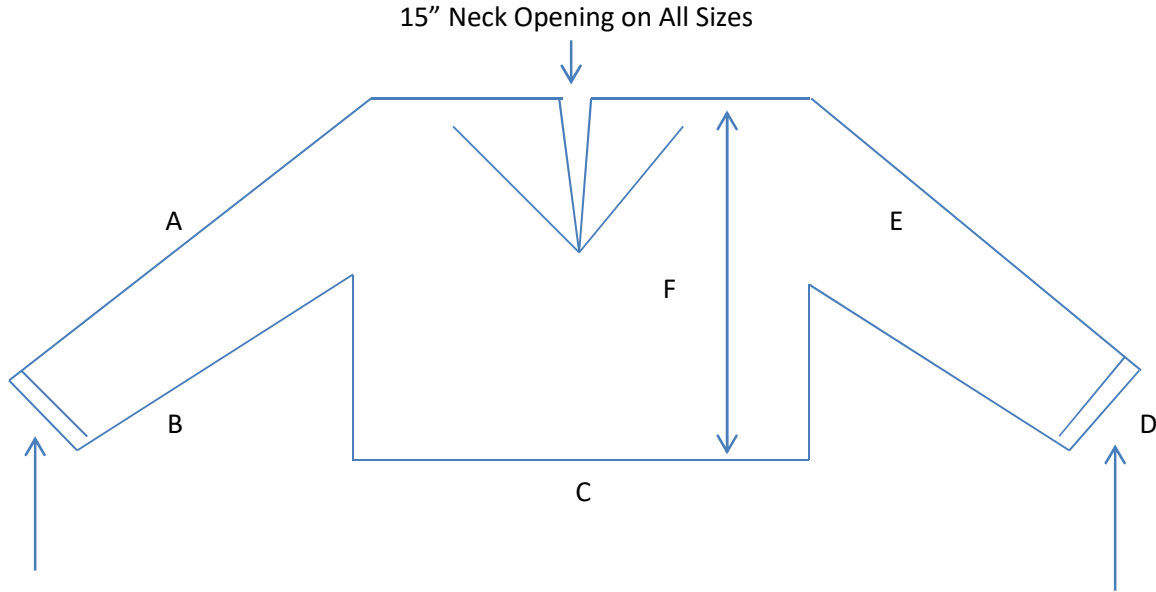

USM-3315-SC - T shirt

Dimensions Table:

Dimension	Description	S	M	L	XL
A	Shoulder to Wrist	26"	27"	28"	29"
B	Armpit to Wrist	22"	23"	24"	25"
C	Body Circumference	52"	56"	56"	58"
D	Wrist Opening	9.5"	10.5	11.5"	12"
E	Bicep	15"	16"	18"	19"
F	Length on Front and Back	10"	11"	12"	13"
Weights	Product Weight	5 lbs.	5.2 lbs.	5.5 lbs.	5.7 lbs.